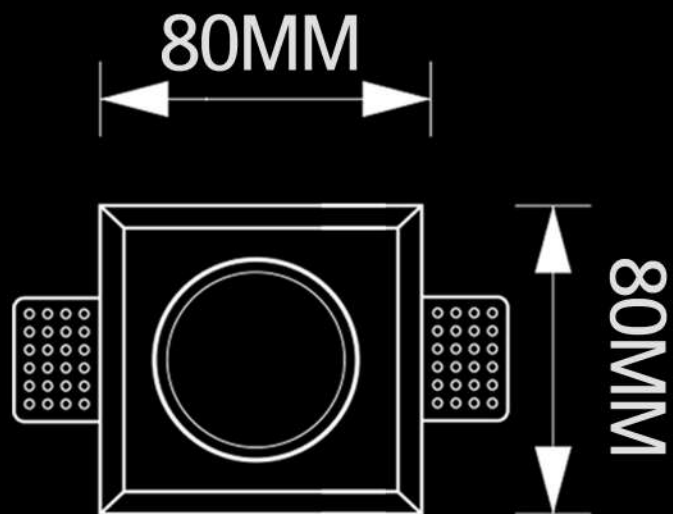

Housing :Plaster

Weight :0.360kg

- Lamp replacement without tools

CODE: HIVA -H2203

TECHNICAL DETAILS

Housing :Plaster

Weight :0.490kg

- Lamp replacement without tools

SIMGEL

CODE:AYSA-A2201

TECHNICAL DETAILS

Housing :Plaster

Weight :0.230kg

- Lamp replacement without tools

CODE: AYSA -A2202

TECHNICAL DETAILS