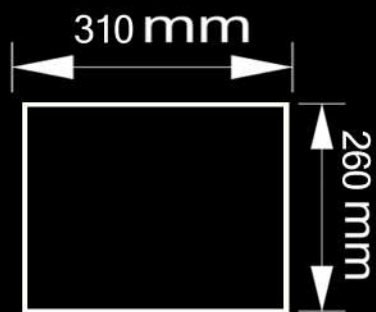

Weight :0.900 kg

- Lamp replacement without tools

TECHNICAL DETAILS

Housing :Plaster

Weight : 1 kg

- Lamp replacement without tools

RASA

CODE: RASA-R2302