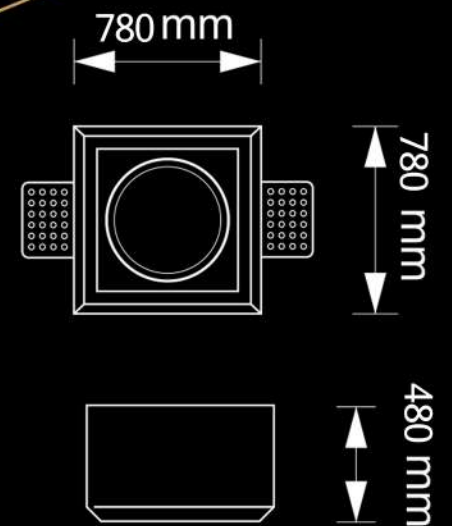

Housing :Plaster

Weight :0.500 kg

- Lamp replacement without tools

CODE: SIGMA -S2102

CODE: SIGMA -S2203

TECHNICAL DETAILS

Housing :Plaster

Weight :0.700 kg

- Lamp replacement without tools

CODE:HIVA-H2201

TECHNICAL DETAILS

Housing :Plaster

Weight :0.205 kg

- Lamp replacement without tools

CODE: HIVA -H2202

TECHNICAL DETAILS

Housing :Plaster

Weight :0.360kg

- Lamp replacement without tools

CODE: HIVA -H2203

TECHNICAL DETAILS

Housing :Plaster

Weight :0.490kg

- Lamp replacement without tools