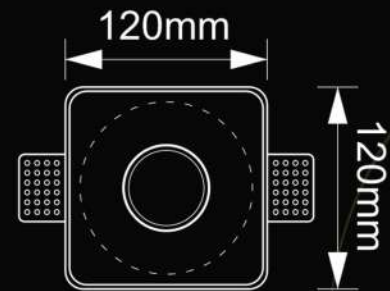

- Lamp replacement without tools

پ.ن «تفاوت مدل امگا با امگا پرو در لبه کمکی، ابعاد و وزن آن ها می باشد.

CODE: OMEGA PRO-W2210

TECHNICAL DETAILS

Housing :Plaster

Weight :0.305kg

- Lamp replacement without tools

125 X 125mm

CODE: OMEGA PLUSE-W2201 

TECHNICAL DETAILS

Housing :Plaster

Weight : 0.35 kg

- Lamp replacement without tools

SIMGELCO.IR CODE: OMEGA PLUSE-W2202

TECHNICAL DETAILS

Housing :Plaster

Weight : 0.420kg

- Lamp replacement without tools

CODE: SIGMA PRO -S2201

TECHNICAL DETAILS

Housing :Plaster

Weight : 0.33 kg

- Lamp replacement without tools