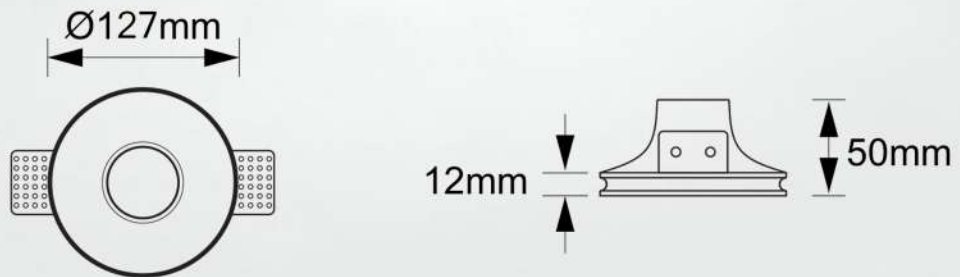

- Lamp replacement without tools

پ.ن «تفاوت مدل امگا با امگا پرو در لبه کمکی، ابعاد و وزن آن ها می باشد.

CODE: OMEGA PRO-W2210

TECHNICAL DETAILS

Housing :Plaster

Weight :0.305kg

- Lamp replacement without tools

125 X 125mm

CODE: OMEGA PLUSE-W2201 

TECHNICAL DETAILS

Housing :Plaster

Weight : 0.35 kg

- Lamp replacement without tools

SIMGELCO.IR CODE: OMEGA PLUSE-W2202

TECHNICAL DETAILS

Housing :Plaster

Weight : 0.420kg

- Lamp replacement without tools

CODE: SIGMA PRO -S2201

TECHNICAL DETAILS

Housing :Plaster

Weight : 0.33 kg

- Lamp replacement without tools