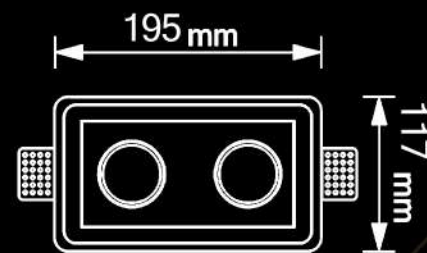

125 X 125mm

CODE: OMEGA PLUSE-W2201 

TECHNICAL DETAILS

Housing :Plaster

Weight : 0.35 kg

- Lamp replacement without tools

SIMGELCO.IR CODE: OMEGA PLUSE-W2202

TECHNICAL DETAILS

Housing :Plaster

Weight : 0.420kg

- Lamp replacement without tools

CODE: SIGMA PRO -S2201

TECHNICAL DETAILS

Housing :Plaster

Weight : 0.33 kg

- Lamp replacement without tools

CODE: SIGMA PLUSE-S2210

TECHNICAL DETAILS

Housing :Plaster

Weight : 0.33 kg

- Lamp replacement without tools

CODE: SIGMA-S2101

پ.ن. «تفاوت مدل سیلما با سیلما پرو در لبه کمکی، ابعاد و وزن آن ها می باشد»

TECHNICAL DETAILS

Housing :Plaster

Weight :0.500 kg

- Lamp replacement without tools

CODE: SIGMA -S2102

CODE: SIGMA -S2203

TECHNICAL DETAILS

Housing :Plaster

Weight :0.700 kg