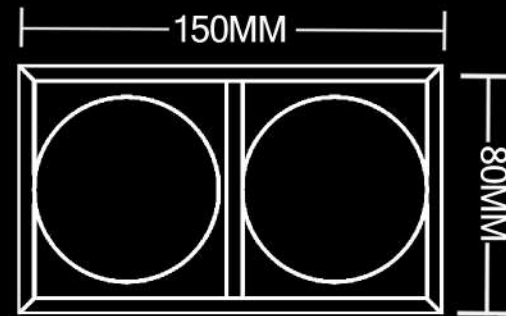

Housing :Plaster

Weight :0.500 kg

- Lamp replacement without tools

CODE: SIGMA -S2102

CODE: SIGMA -S2203

TECHNICAL DETAILS

Housing :Plaster

Weight :0.700 kg

- Lamp replacement without tools

CODE:HIVA-H2201

TECHNICAL DETAILS

Housing :Plaster

Weight :0.205 kg

- Lamp replacement without tools

CODE: HIVA -H2202

TECHNICAL DETAILS

Housing :Plaster

Weight :0.360kg

- Lamp replacement without tools

CODE: HIVA -H2203

TECHNICAL DETAILS

Housing :Plaster

Weight :0.490kg

- Lamp replacement without tools