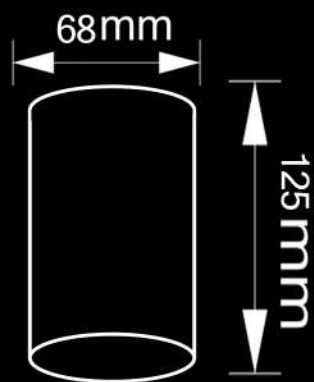

• Lamp replacement without tools

CODE: SORNA

CODE: CYLINDER CUBE -CU2201

TECHNICAL DETAILS

Housing :Plaster

Weight :0.690 kg

• Lamp replacement without tools

SIMGELCO.IR CODE: CYLINDER TUBE -TU2201