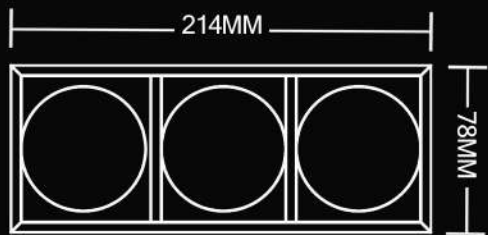

Housing :Plaster

Weight :0.360kg

- Lamp replacement without tools

CODE: HIVA -H2203

TECHNICAL DETAILS

Housing :Plaster

Weight :0.490kg

- Lamp replacement without tools