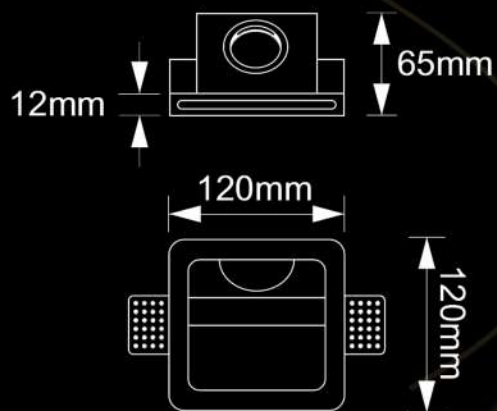

125 X 125mm

CODE: OMEGA PLUSE-W2201 

TECHNICAL DETAILS

Housing :Plaster

Weight : 0.35 kg

- Lamp replacement without tools

SIMGELCO.IR CODE: OMEGA PLUSE-W2202

TECHNICAL DETAILS

Housing :Plaster

Weight : 0.420kg

- Lamp replacement without tools

CODE: SIGMA PRO -S2201

TECHNICAL DETAILS

Housing :Plaster

Weight : 0.33 kg

- Lamp replacement without tools

CODE: SIGMA PLUSE-S2210

TECHNICAL DETAILS

Housing :Plaster

Weight : 0.33 kg

- Lamp replacement without tools

CODE: SIGMA-S2101

پ.ن. «تفاوت مدل سیلما با سیلما پرو در لبه کمکی، ابعاد و وزن آن ها می باشد»

TECHNICAL DETAILS