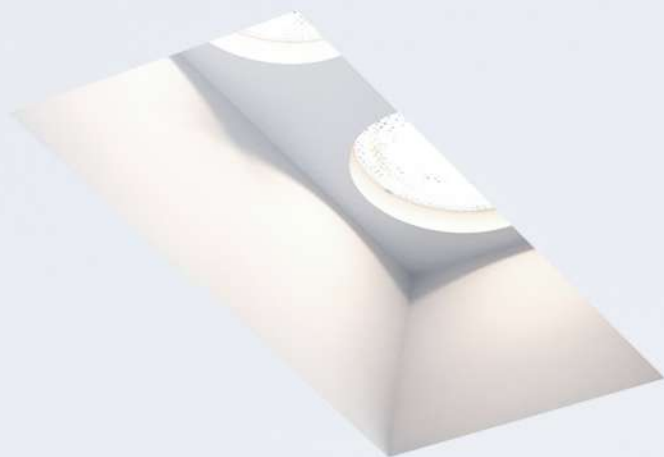

Housing :Plaster

Weight : 0.420kg

- Lamp replacement without tools

CODE: SIGMA PRO -S2201

TECHNICAL DETAILS

Housing :Plaster

Weight : 0.33 kg

- Lamp replacement without tools

CODE: SIGMA PLUSE-S2210

TECHNICAL DETAILS

Housing :Plaster

Weight : 0.33 kg

- Lamp replacement without tools

CODE: SIGMA-S2101

پ.ن. «تفاوت مدل سیلما با سیلما پرو در لبه کمکی، ابعاد و وزن آن ها می باشد»

TECHNICAL DETAILS

Housing :Plaster

Weight :0.500 kg

- Lamp replacement without tools

CODE: SIGMA -S2102

CODE: SIGMA -S2203

TECHNICAL DETAILS

Housing :Plaster

Weight :0.700 kg