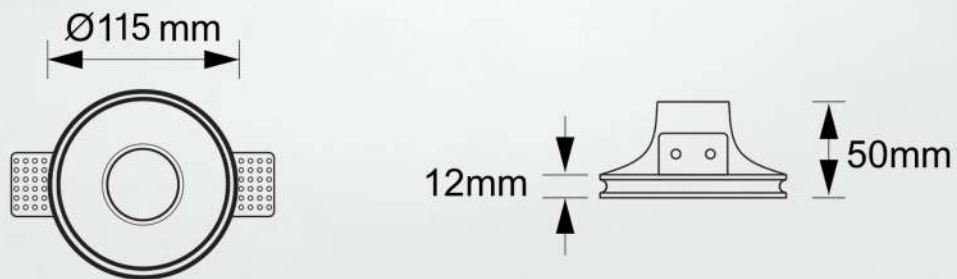

SIMGELCO.IR

کاتالوگ محصولات فریم گچی شرکت سیمگل

GYPSUM RECESSED LIGHTING

IRAN-ISFAHAN

CODE: OMEGA -W2101

TECHNICAL DETAILS

Housing :Plaster

Weight :0.270kg

- Lamp replacement without tools

پ.ن «تفاوت مدل امگا با امگا پرو در لبه کمکی، ابعاد و وزن آن ها می باشد.

CODE: OMEGA PRO-W2210

TECHNICAL DETAILS

Housing :Plaster

Weight :0.305kg

- Lamp replacement without tools

125 X 125mm

CODE: OMEGA PLUSE-W2201 

TECHNICAL DETAILS

Housing :Plaster

Weight : 0.35 kg

- Lamp replacement without tools

SIMGELCO.IR CODE: OMEGA PLUSE-W2202

TECHNICAL DETAILS

Housing :Plaster

Weight : 0.420kg

- Lamp replacement without tools

CODE: SIGMA PRO -S2201

TECHNICAL DETAILS

Housing :Plaster

Weight : 0.33 kg

- Lamp replacement without tools