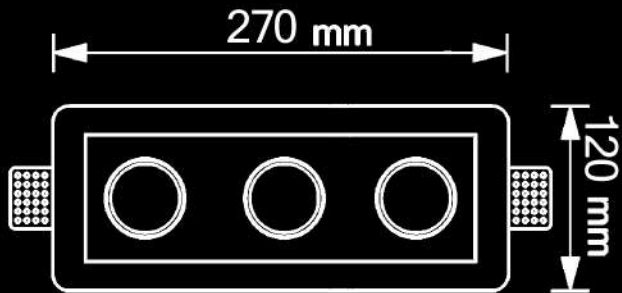

Housing :Plaster

Weight :0.500 kg

- Lamp replacement without tools

CODE: SIGMA -S2102

CODE: SIGMA -S2203

TECHNICAL DETAILS

Housing :Plaster

Weight :0.700 kg

- Lamp replacement without tools

CODE:HIVA-H2201

TECHNICAL DETAILS

Housing :Plaster

Weight :0.205 kg

- Lamp replacement without tools

CODE: HIVA -H2202

TECHNICAL DETAILS