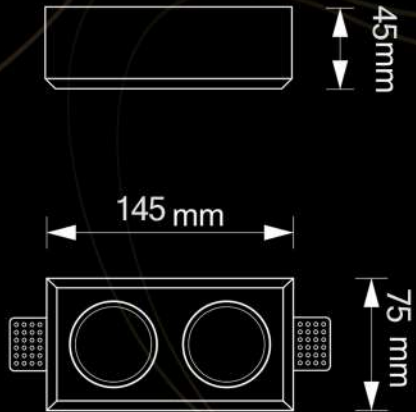

Housing :Plaster

Weight :0.360kg

- Lamp replacement without tools

CODE: HIVA -H2203

TECHNICAL DETAILS

Housing :Plaster

Weight :0.490kg

- Lamp replacement without tools

SIMGEL

CODE:AYSA-A2201

TECHNICAL DETAILS

Housing :Plaster

Weight :0.230kg

- Lamp replacement without tools

CODE: AYSA -A2202

TECHNICAL DETAILS