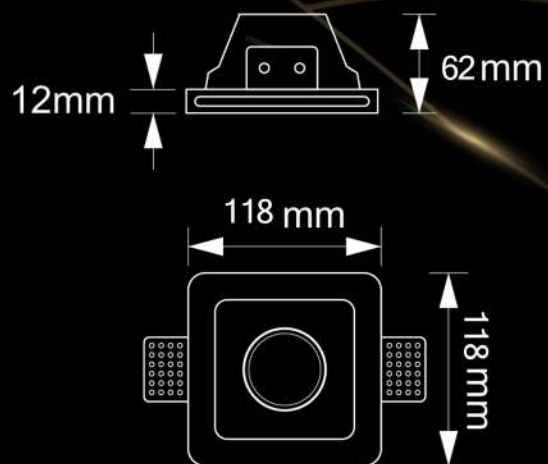

- Lamp replacement without tools

پ.ن «تفاوت مدل امگا با امگا پرو در لبه کمکی، ابعاد و وزن آن ها می باشد.

CODE: OMEGA PRO-W2210

TECHNICAL DETAILS

Housing :Plaster

Weight :0.305kg

- Lamp replacement without tools

125 X 125mm

CODE: OMEGA PLUSE-W2201 

TECHNICAL DETAILS

Housing :Plaster

Weight : 0.35 kg

- Lamp replacement without tools

SIMGELCO.IR CODE: OMEGA PLUSE-W2202

TECHNICAL DETAILS

Housing :Plaster

Weight : 0.420kg

- Lamp replacement without tools

CODE: SIGMA PRO -S2201

TECHNICAL DETAILS

Housing :Plaster

Weight : 0.33 kg

- Lamp replacement without tools