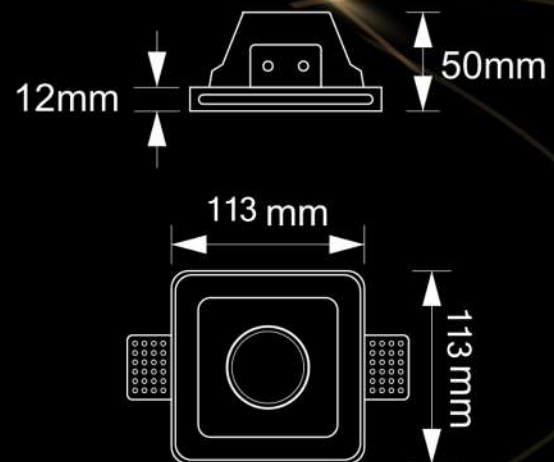

Housing :Plaster

Weight : 0.420kg

- Lamp replacement without tools

CODE: SIGMA PRO -S2201

TECHNICAL DETAILS

Housing :Plaster

Weight : 0.33 kg

- Lamp replacement without tools

CODE: SIGMA PLUSE-S2210

TECHNICAL DETAILS

Housing :Plaster

Weight : 0.33 kg

- Lamp replacement without tools

CODE: SIGMA-S2101

پ.ن. «تفاوت مدل سیلما با سیلما پرو در لبه کمکی، ابعاد و وزن آن ها می باشد»

TECHNICAL DETAILS

Housing :Plaster

Weight :0.500 kg

- Lamp replacement without tools

CODE: SIGMA -S2102

CODE: SIGMA -S2203

TECHNICAL DETAILS

Housing :Plaster

Weight :0.700 kg