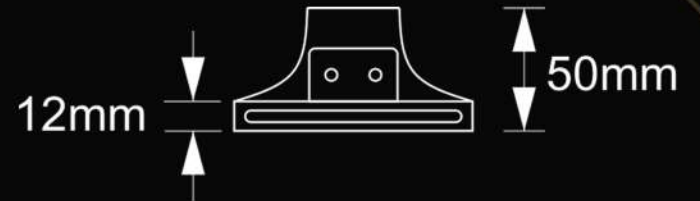

- Lamp replacement without tools

پ.ن «تفاوت مدل امگا با امگا پرو در لبه کمکی، ابعاد و وزن آن ها می باشد.

CODE: OMEGA PRO-W2210

TECHNICAL DETAILS

Housing :Plaster

Weight :0.305kg

- Lamp replacement without tools

125 X 125mm

CODE: OMEGA PLUSE-W2201 

TECHNICAL DETAILS

Housing :Plaster

Weight : 0.35 kg

- Lamp replacement without tools

SIMGELCO.IR CODE: OMEGA PLUSE-W2202

TECHNICAL DETAILS

Housing :Plaster

Weight : 0.420kg

- Lamp replacement without tools

CODE: SIGMA PRO -S2201

TECHNICAL DETAILS

Housing :Plaster

Weight : 0.33 kg

- Lamp replacement without tools