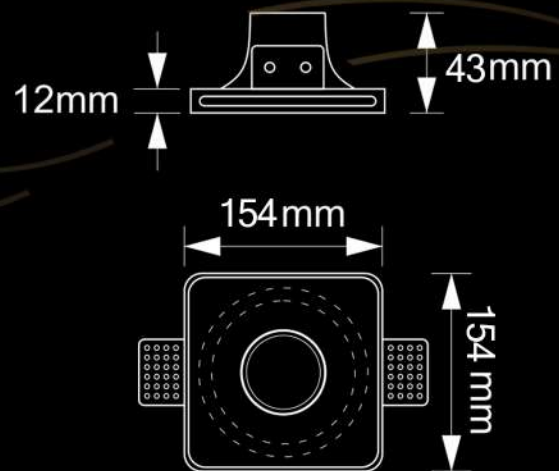

Housing :Plaster

Weight :0.360kg

- Lamp replacement without tools

CODE: HIVA -H2203

TECHNICAL DETAILS

Housing :Plaster

Weight :0.490kg

- Lamp replacement without tools

SIMGEL

CODE:AYSA-A2201

TECHNICAL DETAILS

Housing :Plaster

Weight :0.230kg

- Lamp replacement without tools

CODE: AYSA -A2202

TECHNICAL DETAILS

Housing :Plaster

Weight :0.400kg

- Lamp replacement without tools

CODE: LARA -L2201

TECHNICAL DETAILS

Housing :Plaster

Weight 0.460 kg

- Lamp replacement without tools