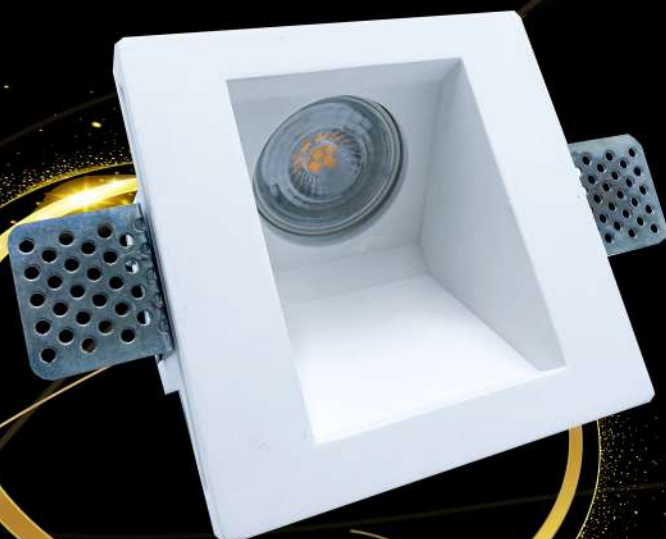

125 X 125mm

CODE: OMEGA PLUSE-W2201 

TECHNICAL DETAILS

Housing :Plaster

Weight : 0.35 kg

- Lamp replacement without tools

SIMGELCO.IR CODE: OMEGA PLUSE-W2202

TECHNICAL DETAILS

Housing :Plaster

Weight : 0.420kg

- Lamp replacement without tools

CODE: SIGMA PRO -S2201

TECHNICAL DETAILS

Housing :Plaster

Weight : 0.33 kg

- Lamp replacement without tools

CODE: SIGMA PLUSE-S2210

TECHNICAL DETAILS

Housing :Plaster

Weight : 0.33 kg

- Lamp replacement without tools

CODE: SIGMA-S2101

پ.ن. «تفاوت مدل سیلما با سیلما پرو در لبه کمکی، ابعاد و وزن آن ها می باشد»

TECHNICAL DETAILS

Housing :Plaster

Weight :0.500 kg

- Lamp replacement without tools

CODE: SIGMA -S2102

CODE: SIGMA -S2203

TECHNICAL DETAILS

Housing :Plaster

Weight :0.700 kg