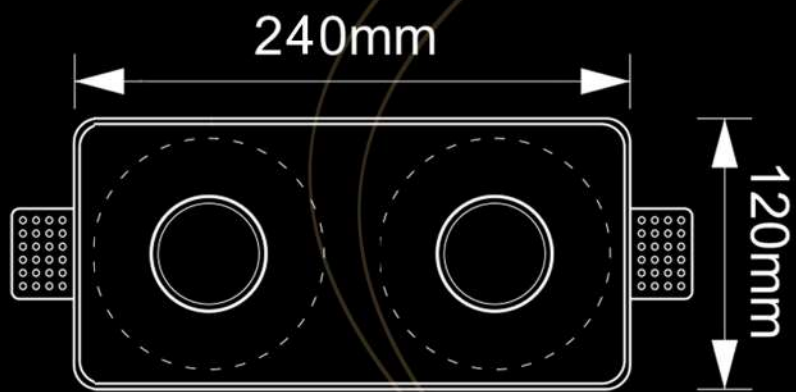

- Lamp replacement without tools

پ.ن «تفاوت مدل امگا با امگا پرو در لبه کمکی، ابعاد و وزن آن ها می باشد.

CODE: OMEGA PRO-W2210

TECHNICAL DETAILS

Housing :Plaster

Weight :0.305kg

- Lamp replacement without tools

125 X 125mm

CODE: OMEGA PLUSE-W2201 

TECHNICAL DETAILS

Housing :Plaster

Weight : 0.35 kg

- Lamp replacement without tools

SIMGELCO.IR CODE: OMEGA PLUSE-W2202

TECHNICAL DETAILS

Housing :Plaster

Weight : 0.420kg

- Lamp replacement without tools

CODE: SIGMA PRO -S2201

TECHNICAL DETAILS

Housing :Plaster

Weight : 0.33 kg

- Lamp replacement without tools