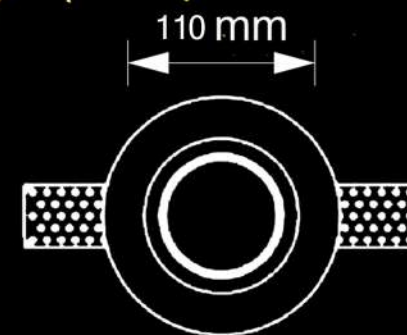

WEIGHT:155 gr

طرح اختصاصی سقف های رابیتس